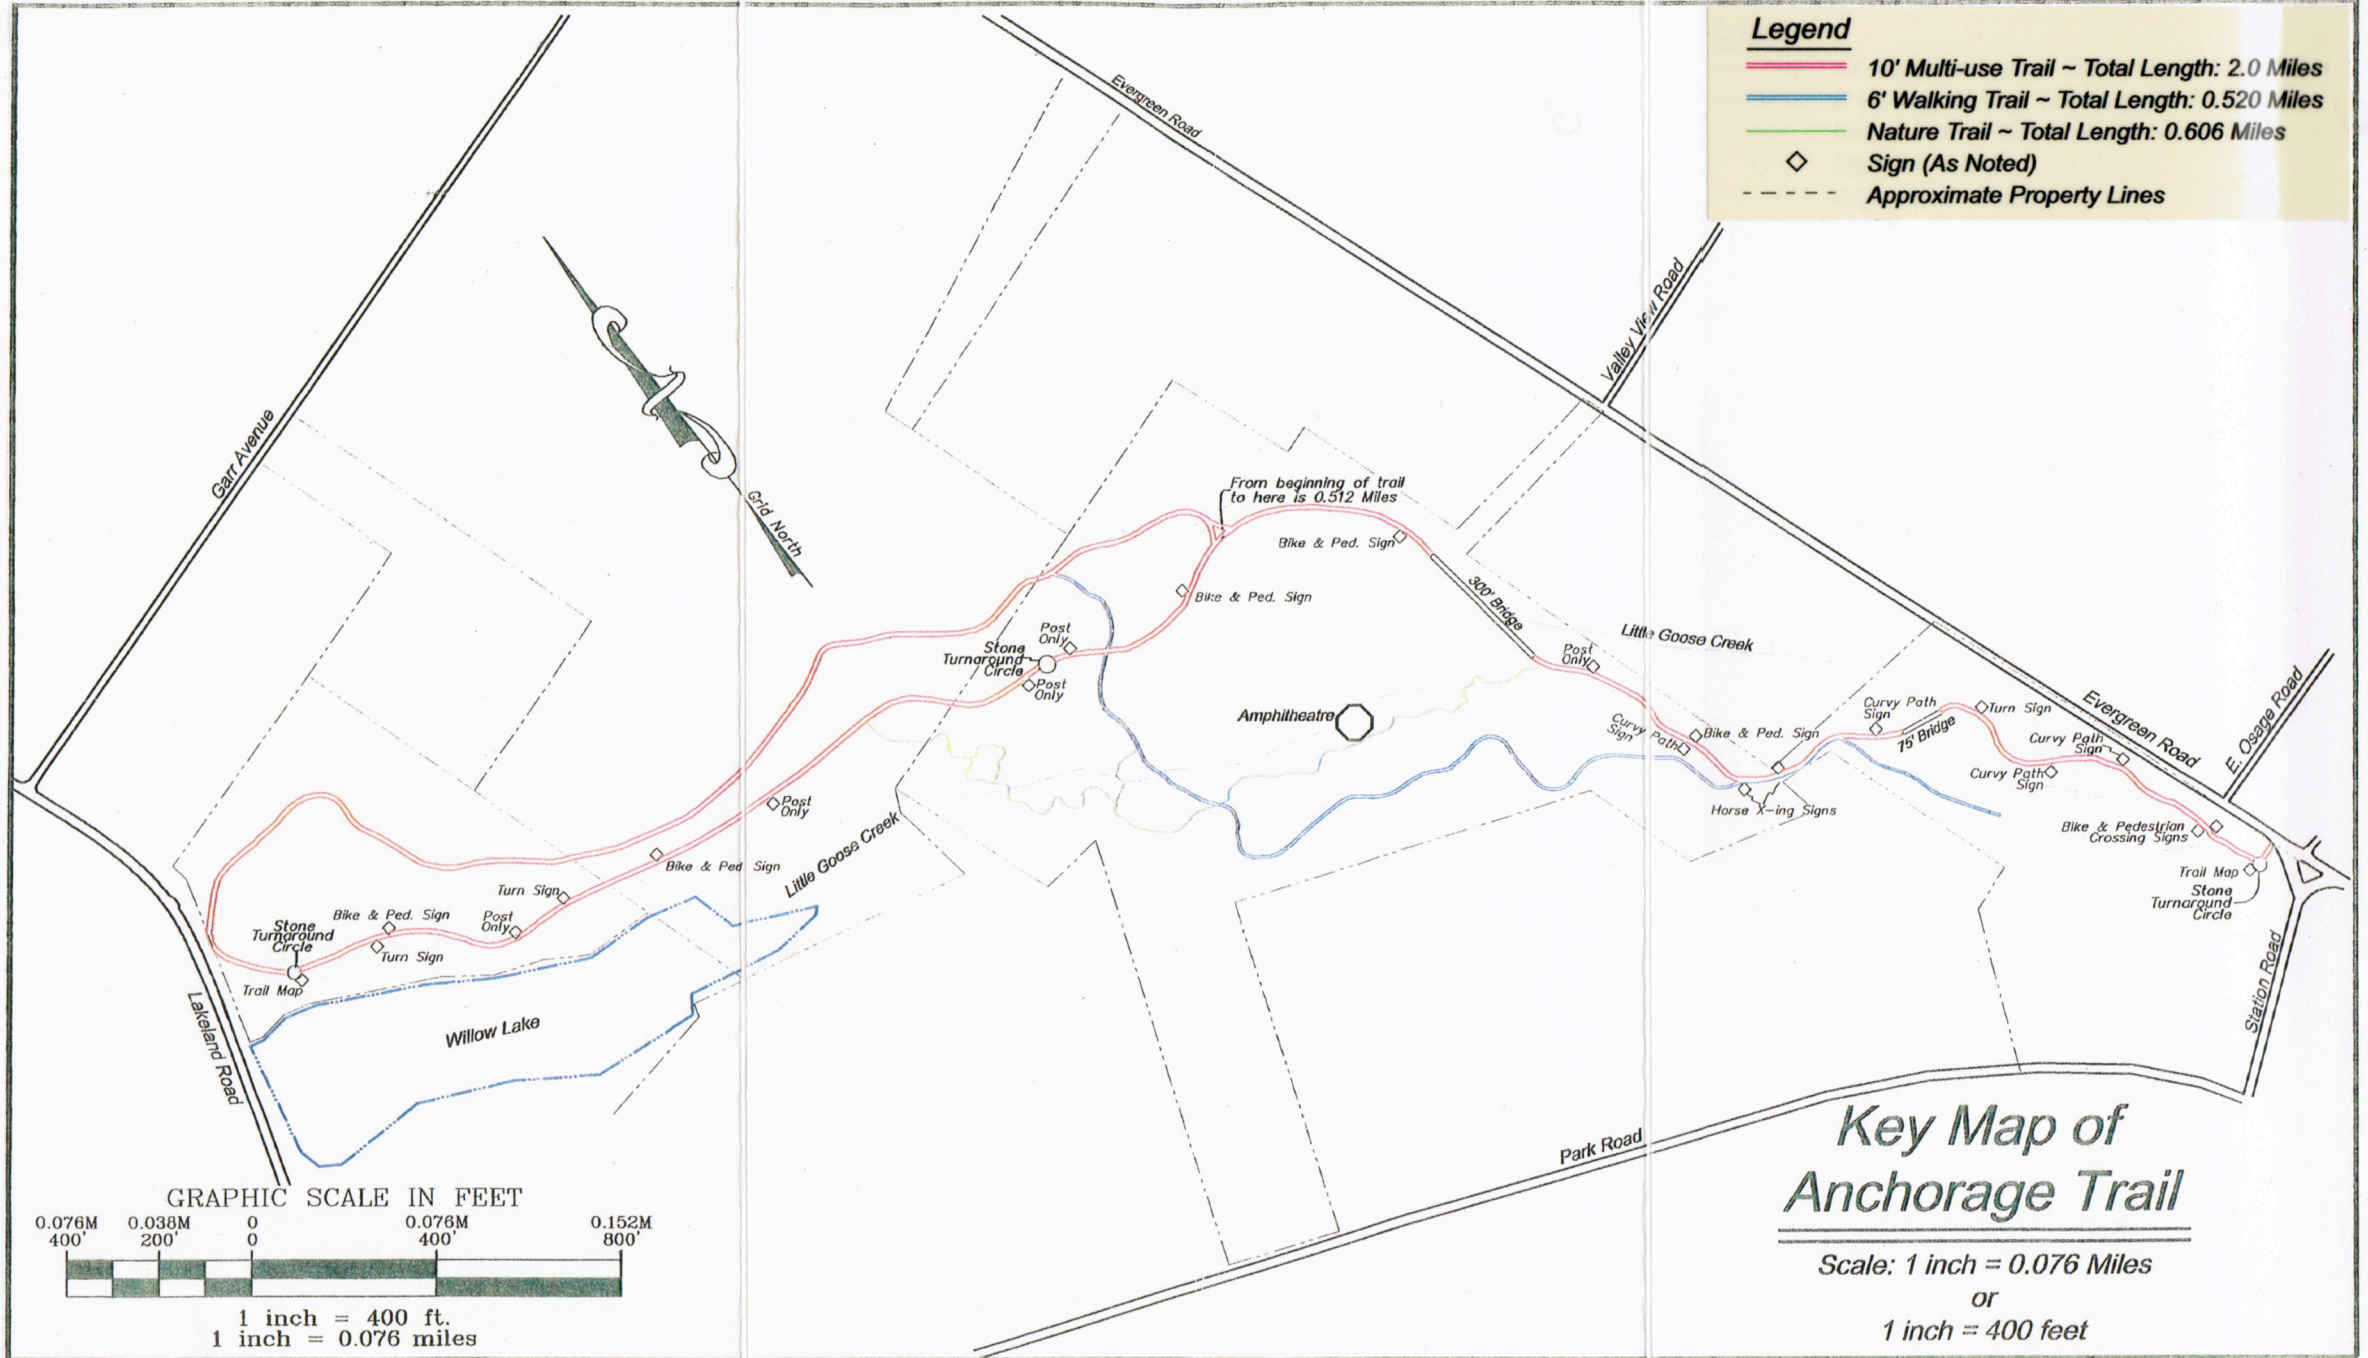

**Legend**

- 10' Multi-use Trail ~ Total Length: 2.0 Miles
- 6' Walking Trail ~ Total Length: 0.520 Miles
- Nature Trail ~ Total Length: 0.606 Miles
- ◇ Sign (As Noted)
- - - Approximate Property Lines

## Key Map of Anchorage Trail

Scale: 1 inch = 0.076 Miles  
 or  
 1 inch = 400 feet