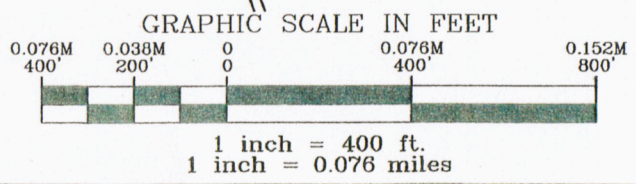

**Legend**

- 10' Multi-use Trail ~ Total Length: 2.0 Miles
- 6' Walking Trail ~ Total Length: 0.520 Miles
- Nature Trail ~ Total Length: 0.606 Miles
- ◇ Sign (As Noted)
- - - Approximate Property Lines

## Key Map of Anchorage Trail

Scale: 1 inch = 0.076 Miles  
 or  
 1 inch = 400 feet